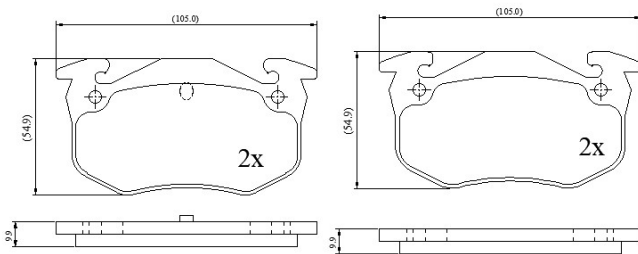

Make: PEUGEOT

Model: 306 (->05/97)

Part Number: ADB0522

Vehicle Manufacturing/Engine:

ADB0522

Specifications

Fitting Position	:	Rear
Model Date	:	01/93-05/97
Or. Caliper	:	Bendix
WVA	:	2,06,35,20,973
FMSI	:	
Length	:	105

Width	:	54.86
Thickness	:	10.5