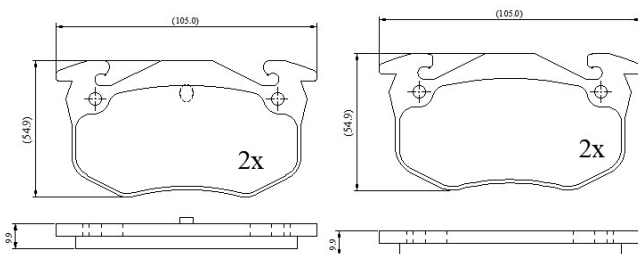

Make: PEUGEOT

Model: 306 (->05/97)

Part Number: ADB0522

Vehicle Manufacturing/Engine:

ADB0522

Specifications

Fitting Position	:	Rear
Model Date	:	05/97->
Or. Caliper	:	Bendix
WVA	:	2,06,35,20,973
FMSI	:	
Length	:	105

Width	:	54.86
Thickness	:	10.5