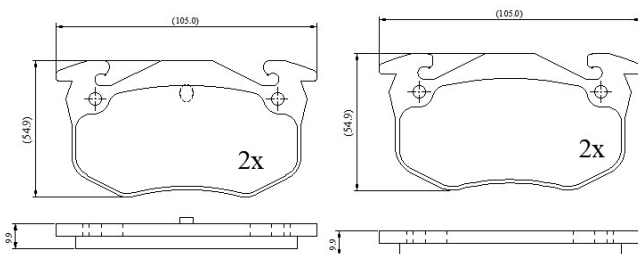

Make: PEUGEOT

Model: 306 (->05/97)

Part Number: ADB0522

Vehicle Manufacturing/Engine:

ADB0522

Specifications

Fitting Position	:	Rear
Model Date	:	05/97-06/01
Or. Caliper	:	Bendix
WVA	:	2,06,35,20,973
FMSI	:	
Length	:	105

Width	:	54.86
Thickness	:	10.5