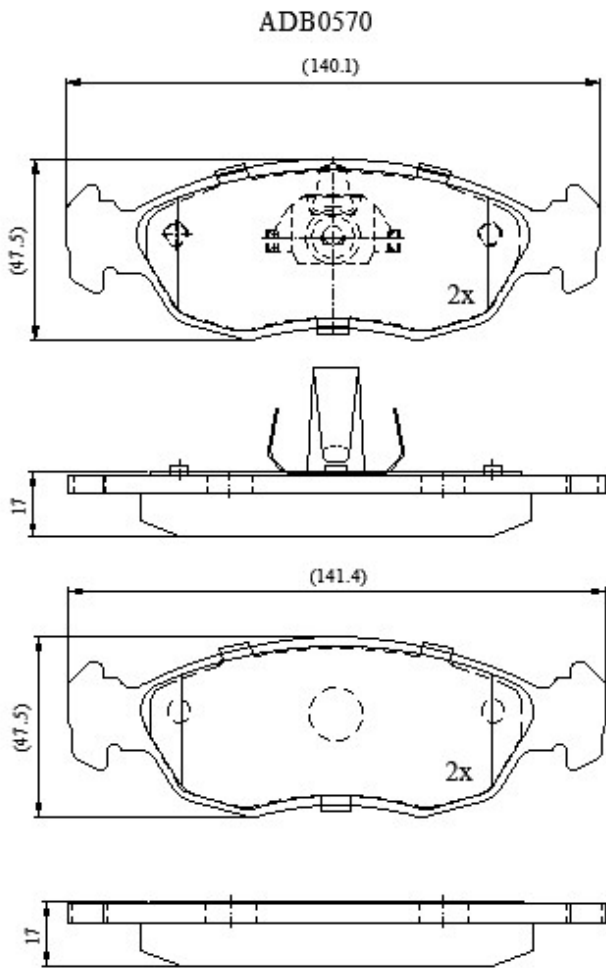

Make: PEUGEOT

Model: 306 (->05/97)

Part Number: ADB0570

Vehicle Manufacturing/Engine:

Specifications

Fitting Position	:	Front
Model Date	:	01/93-05/97
Or. Caliper	:	Ate
WVA	:	21827
FMSI	:	
Length	:	140.1/141.4
Width	:	47.4
Thickness	:	17