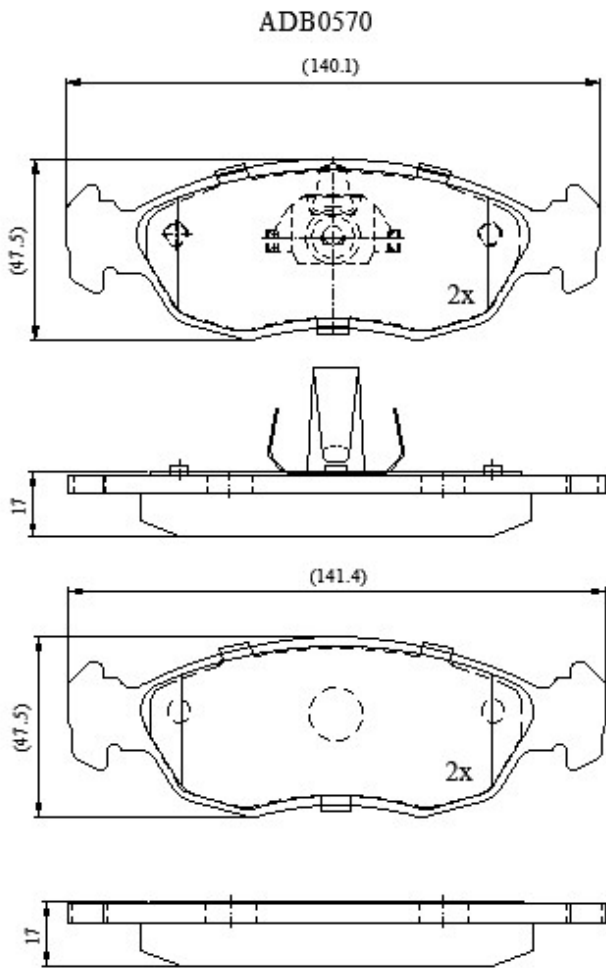

Make: PEUGEOT

Model: 306 (->05/97)

Part Number: ADB0570

Vehicle Manufacturing/Engine:

Specifications

Fitting Position	:	Front
Model Date	:	05/97->
Or. Caliper	:	Ate
WVA	:	21827
FMSI	:	
Length	:	140.1/141.4
Width	:	47.4
Thickness	:	17