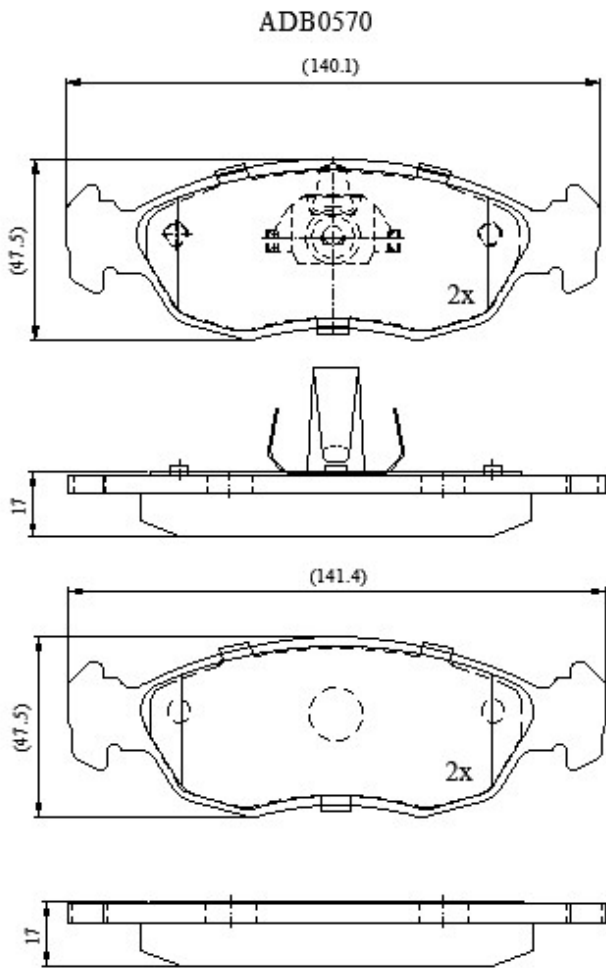

Make: PEUGEOT

Model: 306 (->05/97)

Part Number: ADB0570

Vehicle Manufacturing/Engine:

Specifications

Fitting Position	:	Front
Model Date	:	04/00->
Or. Caliper	:	Ate
WVA	:	21827
FMSI	:	
Length	:	140.1/141.4
Width	:	47.4
Thickness	:	17