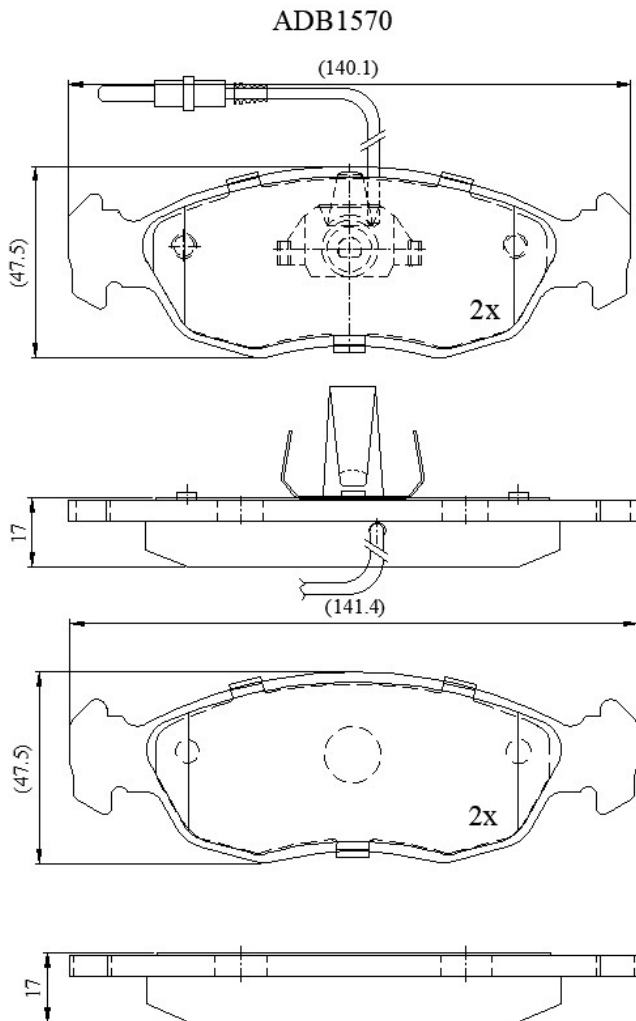

Make: PEUGEOT

Model: 306 (->05/97)

Part Number: ADB1570

Vehicle Manufacturing/Engine:

Specifications

Fitting Position	:	Front
Model Date	:	01/93-05/97
Or. Caliper	:	Ate
WVA	:	21430
FMSI	:	
Length	:	141.4/140.1
Width	:	47
Thickness	:	17