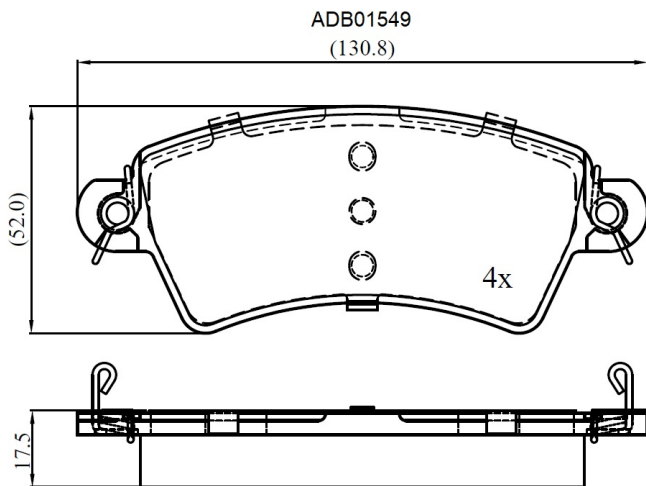

Make: PEUGEOT

Model: 306 (7B, N3,N5) 2.0 HDI 90

Part Number: ADB01549

Vehicle Manufacturing/Engine:

Specifications

Fitting Position	:	Front
Model Date	:	06/99->
Or. Caliper	:	Bosch

WVA	:	23396
FMSI	:	
Length	:	130.8
Width	:	52
Thickness	:	17.5