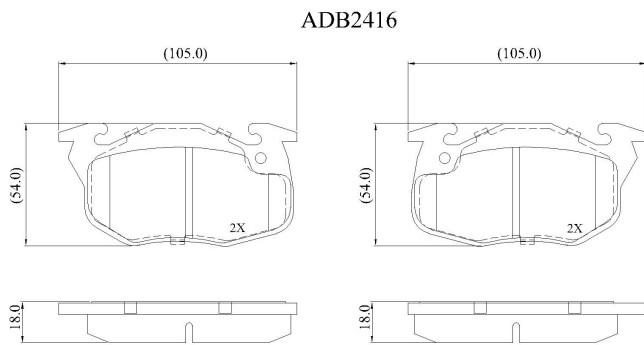

Make: PEUGEOT

Model: 306 Break

Part Number: ADB2416

Vehicle Manufacturing/Engine:

Specifications

Fitting Position	:	Front
Model Date	:	2000-2002
Or. Caliper	:	
WVA	:	2,10,61,20,906
FMSI	:	

Length	:	105
Width	:	54
Thickness	:	18