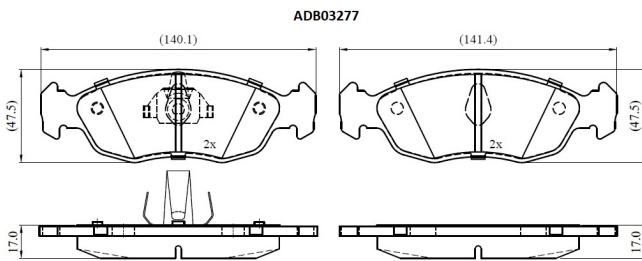

Make: PEUGEOT

Model: 306 Break

Part Number: ADB03277

Vehicle Manufacturing/Engine:

Specifications

Fitting Position	:	Front
Model Date	:	1999-2002
Or. Caliper	:	
WVA	:	21827
FMSI	:	
Length	:	140.1/141.4
Width	:	47.5

Thickness

:

17