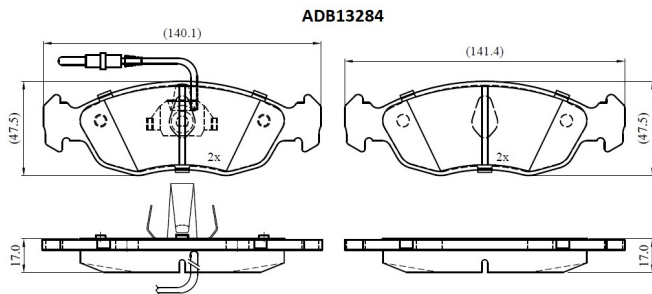

Make: PEUGEOT

Model: 306 Break

Part Number: ADB13284

Vehicle Manufacturing/Engine:

Specifications

Fitting Position	:	Front
Model Date	:	1997-2002
Or. Caliper	:	
WVA	:	21430
FMSI	:	
Length	:	140.1/141.4

Width	:	47.5
Thickness	:	17