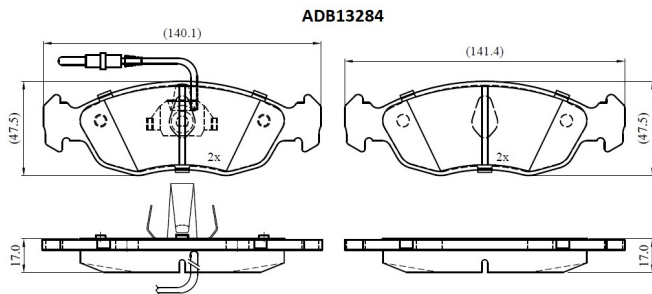

Make: PEUGEOT

Model: 306 Break

Part Number: ADB13284

Vehicle Manufacturing/Engine:

Specifications

Fitting Position	:	Front
Model Date	:	2000-2002
Or. Caliper	:	
WVA	:	21430
FMSI	:	
Length	:	140.1/141.4

Width	:	47.5
Thickness	:	17