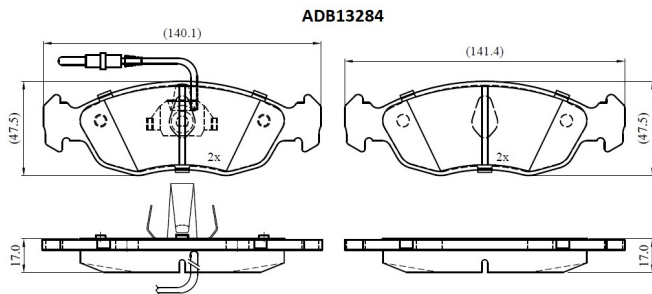

Make: PEUGEOT

Model: 306 Break

Part Number: ADB13284

Vehicle Manufacturing/Engine:

Specifications

Fitting Position	:	Front
Model Date	:	1998-2002
Or. Caliper	:	
WVA	:	21430
FMSI	:	
Length	:	140.1/141.4

Width	:	47.5
Thickness	:	17