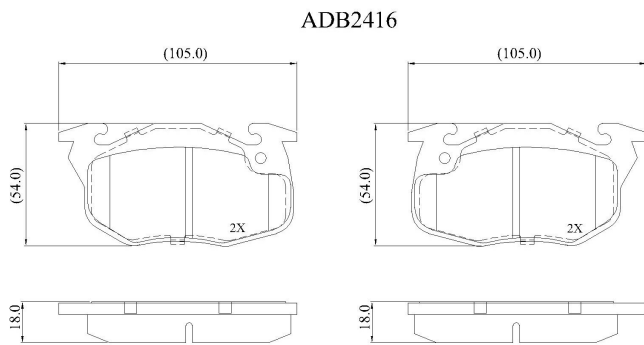

Make: PEUGEOT

Model: 306 Convertible

Part Number: ADB2416

Vehicle Manufacturing/Engine:

Specifications

Fitting Position	:	Front
Model Date	:	1994-2002
Or. Caliper	:	
WVA	:	2,10,61,20,906
FMSI	:	

Length	:	105
Width	:	54
Thickness	:	18