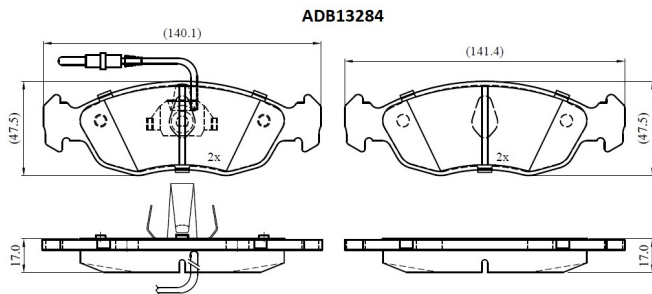

Make: PEUGEOT

Model: 306 Convertible

Part Number: ADB13284

Vehicle Manufacturing/Engine:

Specifications

Fitting Position	:	Front
Model Date	:	1996-2000
Or. Caliper	:	
WVA	:	21430
FMSI	:	
Length	:	140.1/141.4

Width	:	47.5
Thickness	:	17