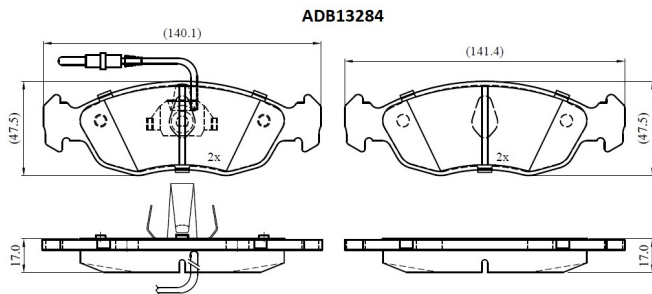

Make: PEUGEOT

Model: 306 Convertible

Part Number: ADB13284

Vehicle Manufacturing/Engine:

Specifications

Fitting Position	:	Front
Model Date	:	1994-2002
Or. Caliper	:	
WVA	:	21430
FMSI	:	
Length	:	140.1/141.4

Width	:	47.5
Thickness	:	17