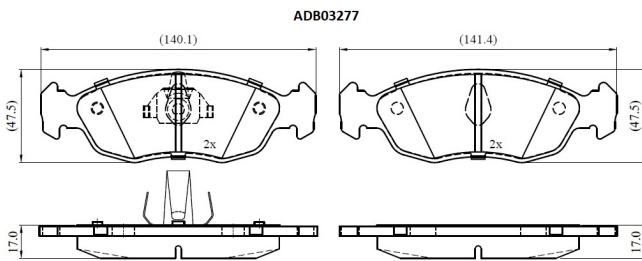

Make: PEUGEOT

Model: 306 Hatchback

Part Number: ADB03277

Vehicle Manufacturing/Engine:

Specifications

Fitting Position	:	Front
Model Date	:	1993-2001
Or. Caliper	:	
WVA	:	21827
FMSI	:	
Length	:	140.1/141.4
Width	:	47.5

Thickness

:

17