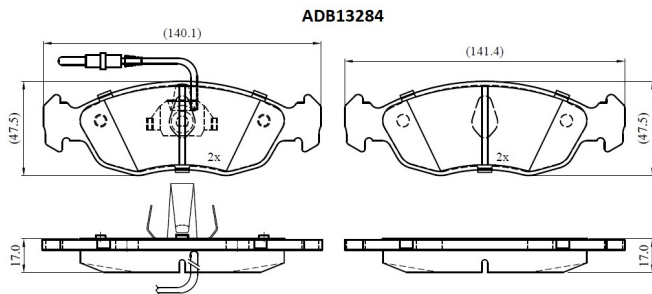

Make: PEUGEOT

Model: 306 Hatchback

Part Number: ADB13284

Vehicle Manufacturing/Engine:

Specifications

Fitting Position	:	Front
Model Date	:	1993-2001
Or. Caliper	:	
WVA	:	21430
FMSI	:	
Length	:	140.1/141.4

Width	:	47.5
Thickness	:	17