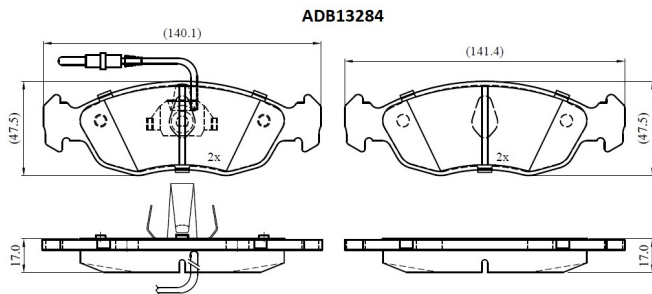

Make: PEUGEOT

Model: 306 Hatchback

Part Number: ADB13284

Vehicle Manufacturing/Engine:

Specifications

Fitting Position	:	Front
Model Date	:	2000-2001
Or. Caliper	:	
WVA	:	21430
FMSI	:	
Length	:	140.1/141.4

Width	:	47.5
Thickness	:	17