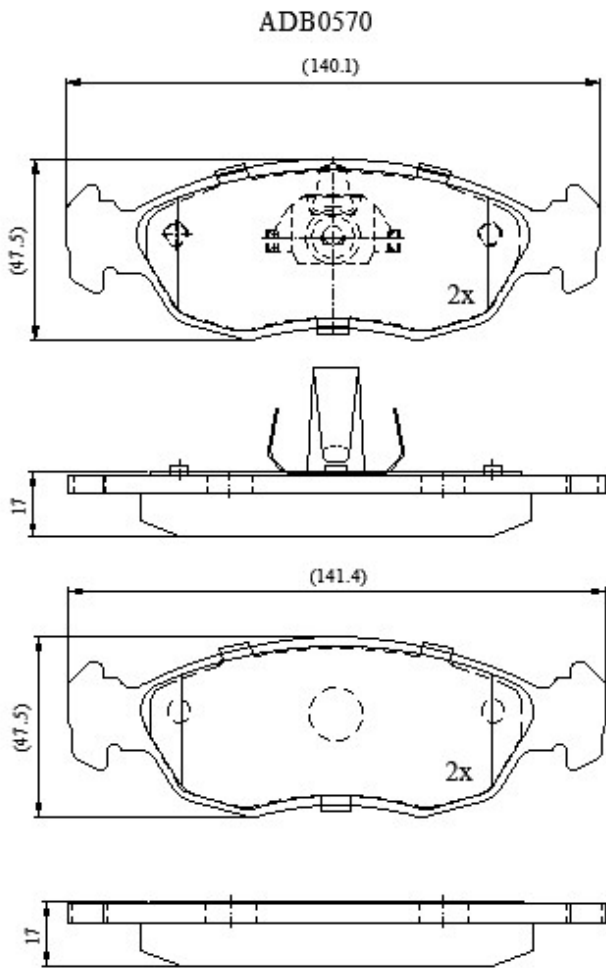

Make: PEUGEOT

Model: 306 Van (05/97->)

Part Number: ADB0570

Vehicle Manufacturing/Engine:

Specifications

Fitting Position	:	Front
Model Date	:	04/00->
Or. Caliper	:	Ate
WVA	:	21827
FMSI	:	
Length	:	140.1/141.4
Width	:	47.4
Thickness	:	17