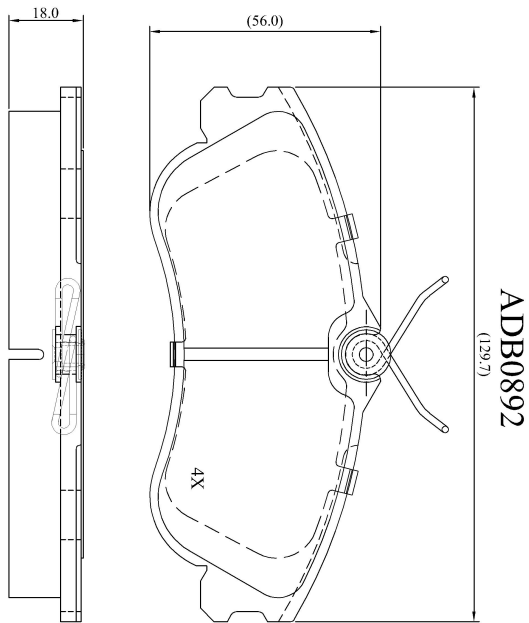

Make: PEUGEOT

Model: 306 Van (05/97->)

Part Number: ADB0892

Vehicle Manufacturing/Engine:

Specifications

Fitting Position	:	Front
Model Date	:	05/97-04/00
Or. Caliper	:	Lucas
WVA	:	23346
FMSI	:	
Length	:	129.7
Width	:	56
Thickness	:	18