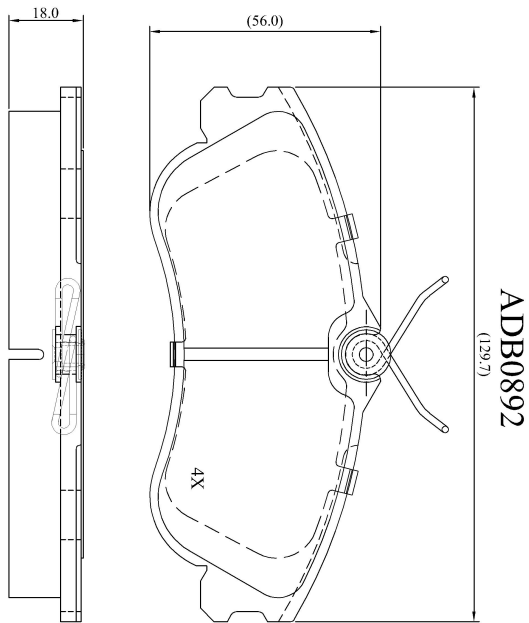

Make: PEUGEOT

Model: 306 Van (05/97->)

Part Number: ADB0892

Vehicle Manufacturing/Engine:

Specifications

Fitting Position	:	Front
Model Date	:	04/00->
Or. Caliper	:	Lucas
WVA	:	23346
FMSI	:	
Length	:	129.7
Width	:	56
Thickness	:	18