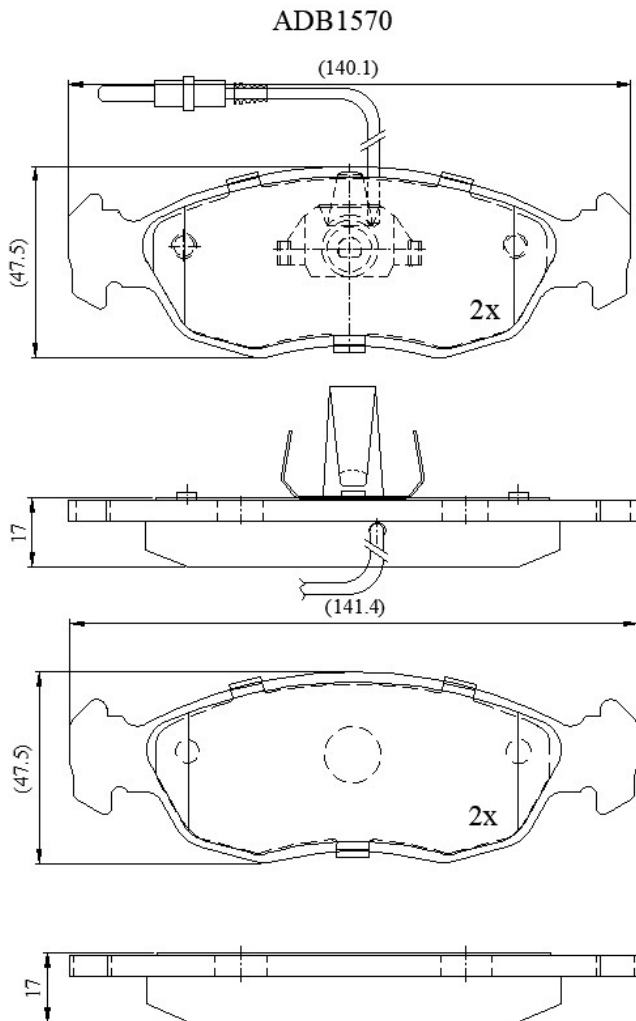

Make: PEUGEOT

Model: 306 Van (->05/97)

Part Number: ADB1570

Vehicle Manufacturing/Engine:

Specifications

Fitting Position	:	Front
Model Date	:	05/97-04/00
Or. Caliper	:	Ate
WVA	:	21430
FMSI	:	
Length	:	141.4/140.1
Width	:	47
Thickness	:	17