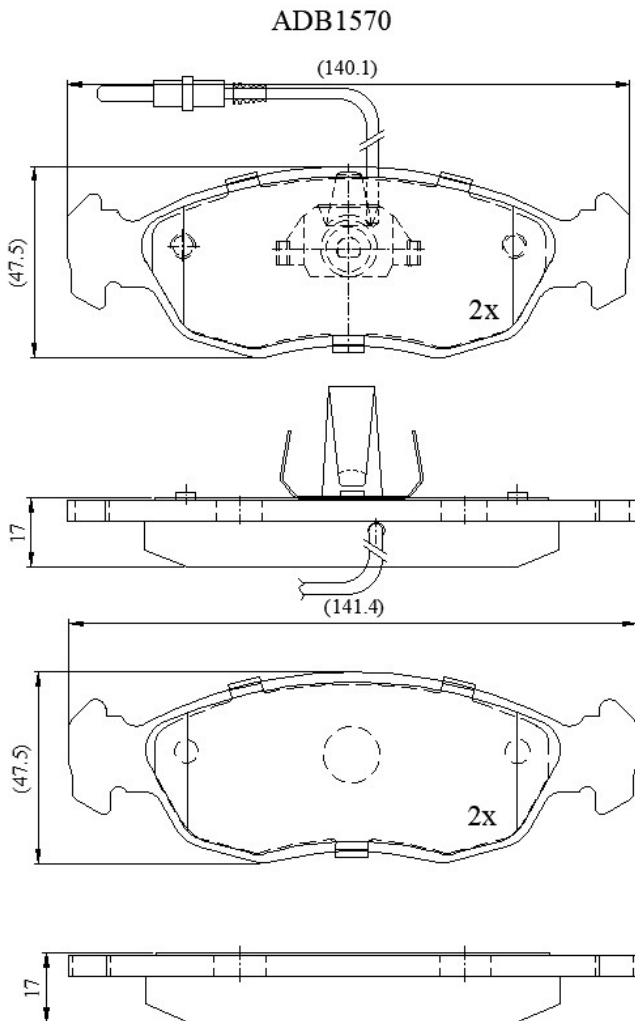

Make: PEUGEOT

Model: 306 Van (05/97->)

Part Number: ADB1570

Vehicle Manufacturing/Engine:

Specifications

Fitting Position	:	Front
Model Date	:	01/93-05/97
Or. Caliper	:	Ate
WVA	:	21430
FMSI	:	
Length	:	141.4/140.1
Width	:	47
Thickness	:	17