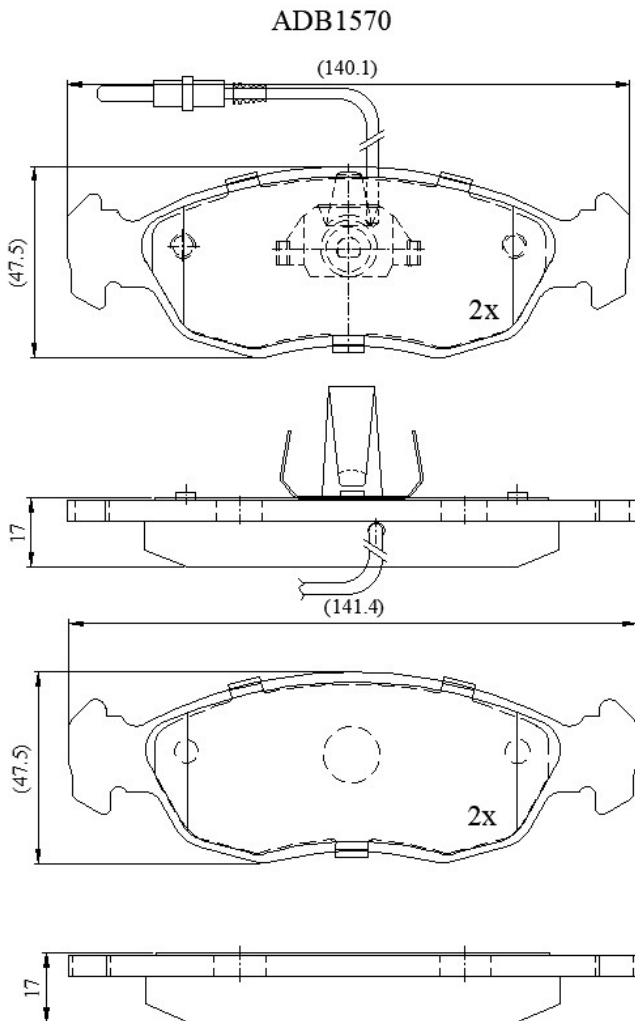

Make: PEUGEOT

Model: 306 Van (05/97->)

Part Number: ADB1570

Vehicle Manufacturing/Engine:

Specifications

| | | |
|-------------------------|---|-------------|
| Fitting Position | : | Front |
| Model Date | : | 04/00-> |
| Or. Caliper | : | Ate |
| WVA | : | 21430 |
| FMSI | : | |
| Length | : | 141.4/140.1 |
| Width | : | 47 |
| Thickness | : | 17 |