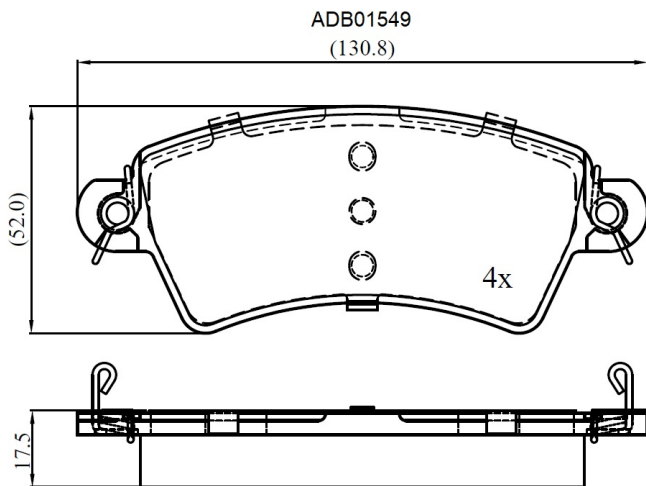

Make: PEUGEOT

Model: 306

Part Number: ADB01549

Vehicle Manufacturing/Engine:

Specifications

Fitting Position	:	Front
Model Date	:	06/99->
Or. Caliper	:	Bosch

WVA	:	23396
FMSI	:	
Length	:	130.8
Width	:	52
Thickness	:	17.5