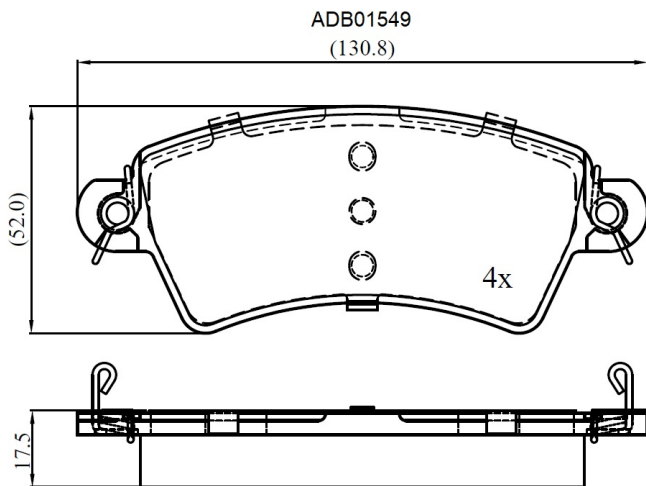

Make: PEUGEOT

Model: 306

Part Number: ADB01549

Vehicle Manufacturing/Engine:

Specifications

Fitting Position	:	Front
Model Date	:	03/97>
Or. Caliper	:	Bosch

WVA	:	23396
FMSI	:	
Length	:	130.8
Width	:	52
Thickness	:	17.5