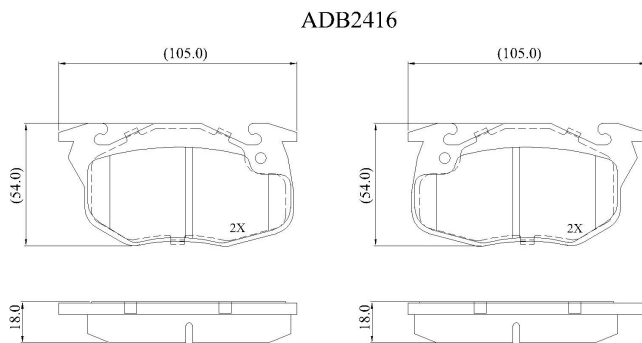

Make: PEUGEOT

Model: 306

Part Number: ADB2416

Vehicle Manufacturing/Engine:

Specifications

Fitting Position	:	Front
Model Date	:	1998-2001
Or. Caliper	:	
WVA	:	2,10,61,20,906
FMSI	:	

Length	:	105
Width	:	54
Thickness	:	18