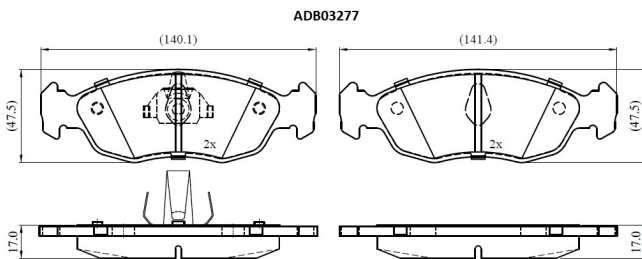

Make: PEUGEOT

Model: 306

Part Number: ADB03277

Vehicle Manufacturing/Engine:

Specifications

Fitting Position	:	Front
Model Date	:	2000-2001
Or. Caliper	:	
WVA	:	21827
FMSI	:	
Length	:	140.1/141.4
Width	:	47.5

Thickness

:

17