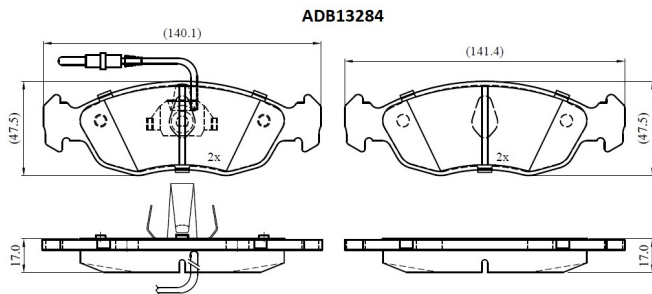

Make: PEUGEOT

Model: 306

Part Number: ADB13284

Vehicle Manufacturing/Engine:

Specifications

Fitting Position	:	Front
Model Date	:	1994-2001
Or. Caliper	:	
WVA	:	21430
FMSI	:	
Length	:	140.1/141.4

Width	:	47.5
Thickness	:	17