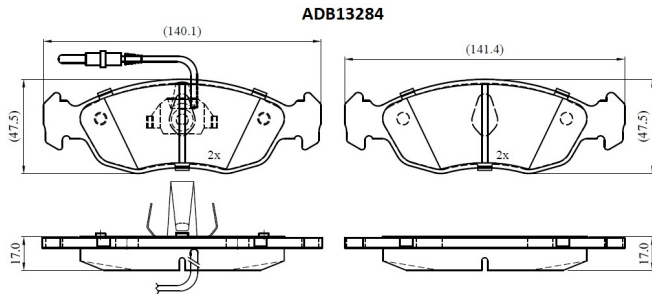

Make: PEUGEOT

Model: 306

Part Number: ADB13284

Vehicle Manufacturing/Engine:

Specifications

Fitting Position	:	Front
Model Date	:	1997-2001
Or. Caliper	:	
WVA	:	21430
FMSI	:	
Length	:	140.1/141.4

Width	:	47.5
Thickness	:	17