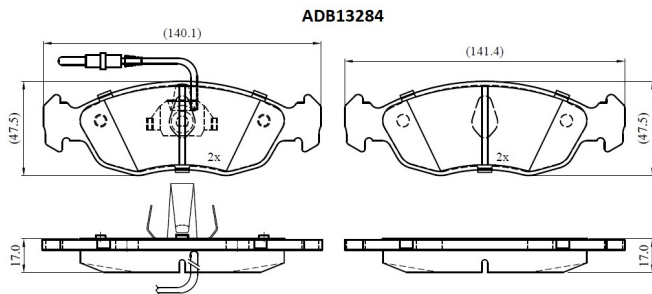

Make: PEUGEOT

Model: 306

Part Number: ADB13284

Vehicle Manufacturing/Engine:

Specifications

Fitting Position	:	Front
Model Date	:	1994-1997
Or. Caliper	:	
WVA	:	21430
FMSI	:	
Length	:	140.1/141.4

Width	:	47.5
Thickness	:	17