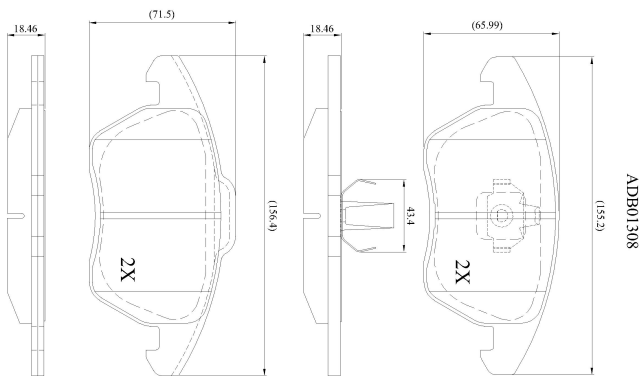

Make: PEUGEOT

Model: 307 Van (01/01->)

Part Number: ADB01308

Vehicle Manufacturing/Engine:

Specifications

Fitting Position	:	Front
Model Date	:	01/01->
Or. Caliper	:	Ate
WVA	:	23589/24153
FMSI	:	
Length	:	156.4/155.2
Width	:	71.5/66.0
Thickness	:	18.5