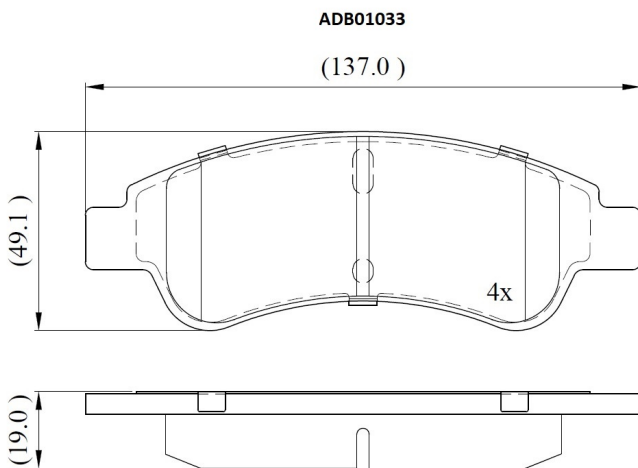

Make: PEUGEOT

Model: 307

Part Number: ADB01033

Vehicle Manufacturing/Engine:

Specifications

Fitting Position	:	Front
Model Date	:	05/01->
Or. Caliper	:	Bosch
WVA	:	23599

FMSI	:	
Length	:	137
Width	:	49
Thickness	:	19