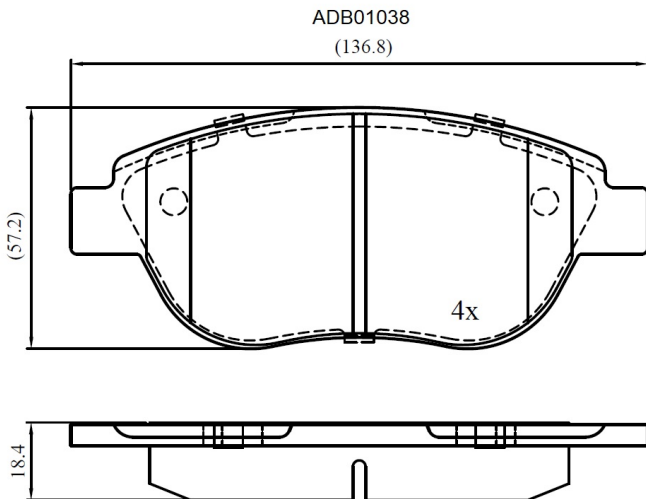

Make: PEUGEOT

Model: 307

Part Number: ADB01038

Vehicle Manufacturing/Engine:

Specifications

Fitting Position	:	Front
Model Date	:	05/01->
Or. Caliper	:	Bosch

WVA	:	23600
FMSI	:	
Length	:	136.8
Width	:	57.2
Thickness	:	18.4