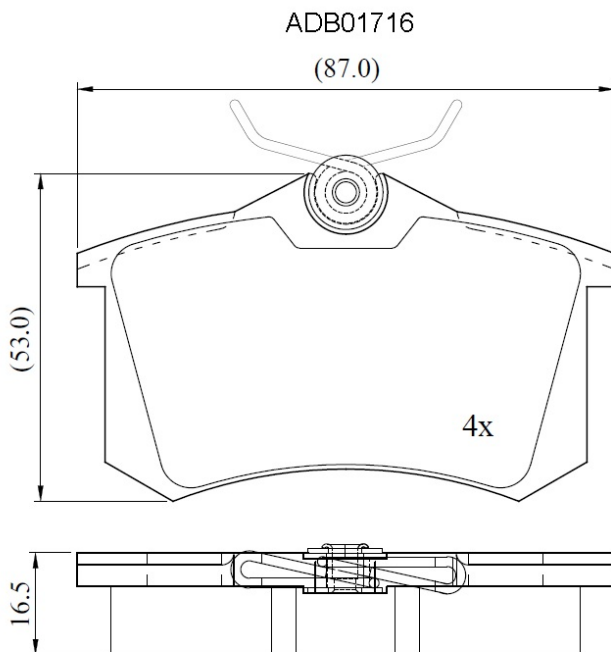

Make: PEUGEOT

Model: 307

Part Number: ADB01716

Vehicle Manufacturing/Engine:

Specifications

Fitting Position	:	Rear
Model Date	:	08/00->
Or. Caliper	:	
WVA	:	20961
FMSI	:	
Length	:	87
Width	:	53
Thickness	:	16.5