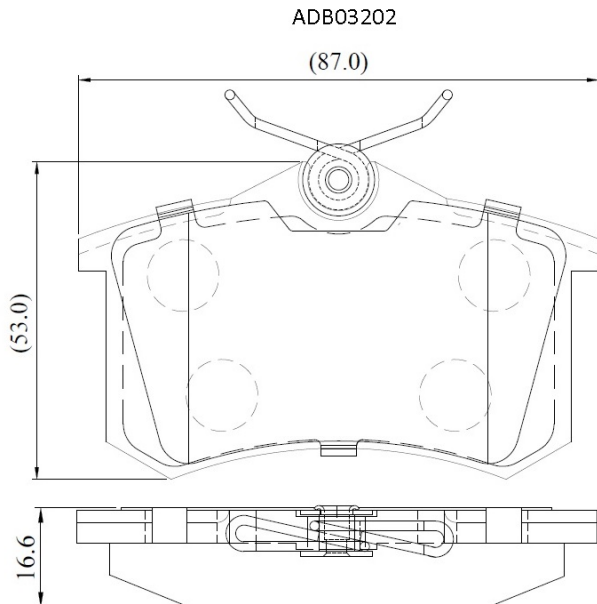

Make: PEUGEOT

Model: 307

Part Number: ADB03202

Vehicle Manufacturing/Engine:

Specifications

Fitting Position

:

Rear

Model Date	:	2005-2009
Or. Caliper	:	
WVA	:	23554
FMSI	:	
Length	:	87
Width	:	53
Thickness	:	16.6