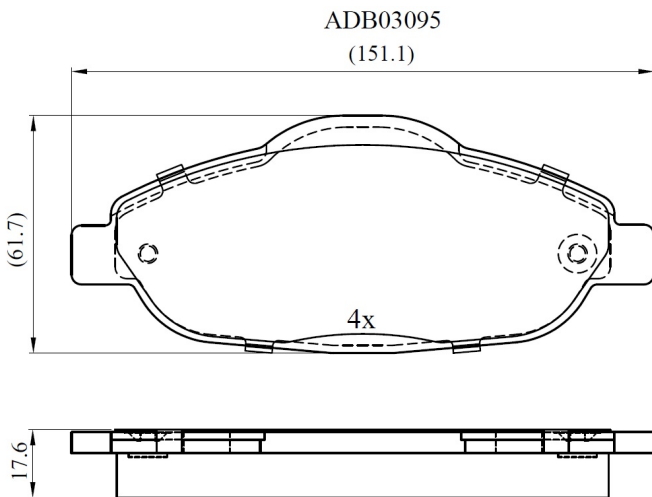

Make: PEUGEOT

Model: 308 CC

Part Number: ADB03095

Vehicle Manufacturing/Engine:

Specifications

Fitting Position	:	Front
Model Date	:	2009-2014
Or. Caliper	:	

WVA	:	24660
FMSI	:	
Length	:	151.1
Width	:	61.7
Thickness	:	17.6