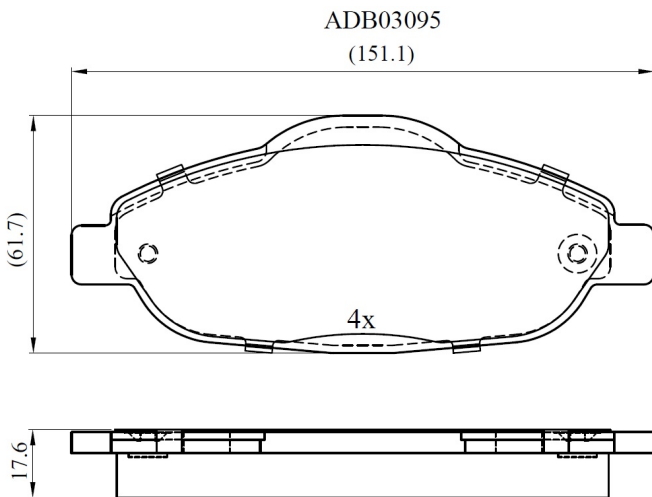

Make: PEUGEOT

Model: 308 CC

Part Number: ADB03095

Vehicle Manufacturing/Engine:

Specifications

Fitting Position	:	Front
Model Date	:	2013-2014
Or. Caliper	:	

WVA	:	24660
FMSI	:	
Length	:	151.1
Width	:	61.7
Thickness	:	17.6