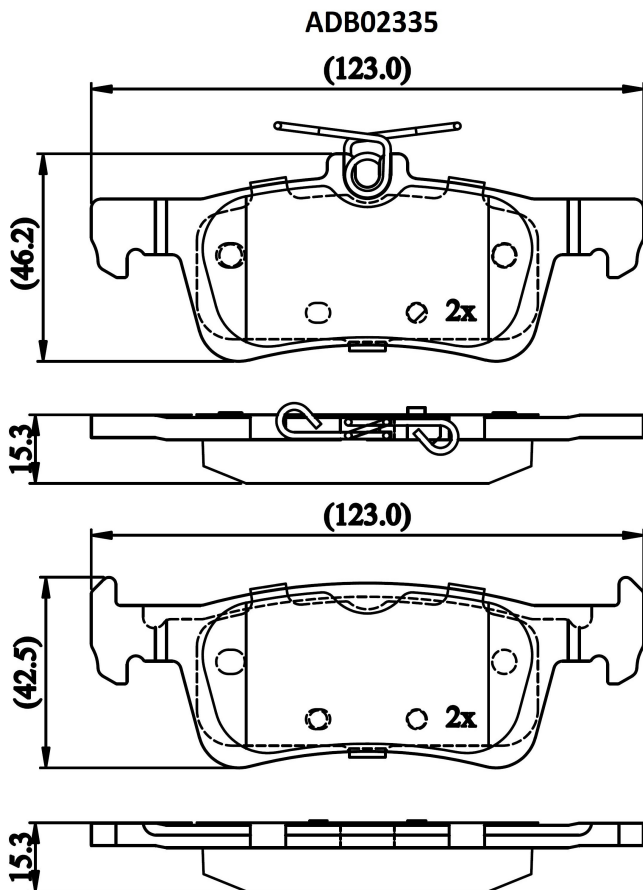

Make: PEUGEOT

Model: 308 II

Part Number: ADB02335

Vehicle Manufacturing/Engine:

Specifications

Fitting Position

:

Rear

Model Date	:	3/2014 >
Or. Caliper	:	
WVA	:	25841, 25842
FMSI	:	
Length	:	123
Width	:	46.2
Thickness	:	16