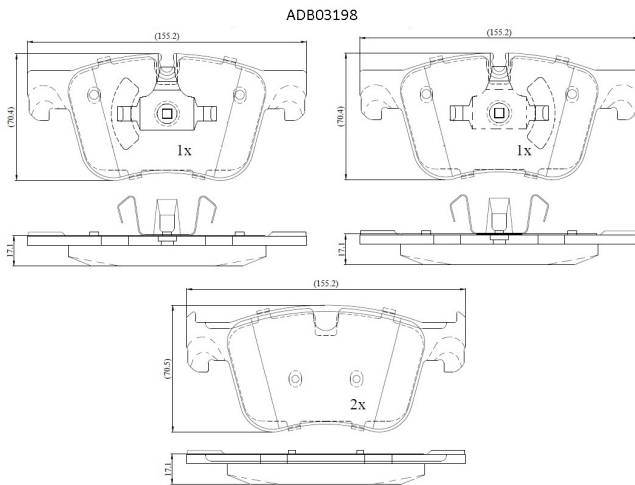

Make: PEUGEOT

Model: 308 II

Part Number: ADB03198

Vehicle Manufacturing/Engine:

Specifications

Fitting Position	:	Front
Model Date	:	2014-2021
Or. Caliper	:	

WVA	:	25833
FMSI	:	
Length	:	155.2
Width	:	70.4
Thickness	:	17.1