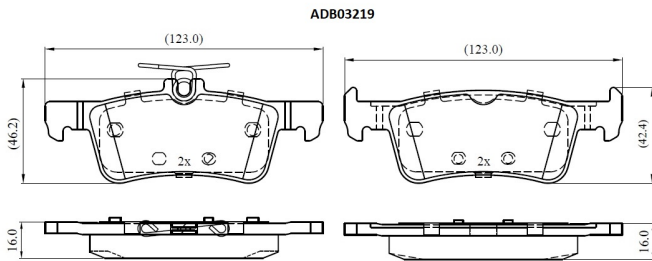

Make: PEUGEOT

Model: 308 II

Part Number: ADB03219

Vehicle Manufacturing/Engine:

Specifications

Fitting Position	:	Rear
Model Date	:	2017-2021
Or. Caliper	:	
WVA	:	25968
FMSI	:	
Length	:	123
Width	:	46.2/41.1

Thickness

:

16