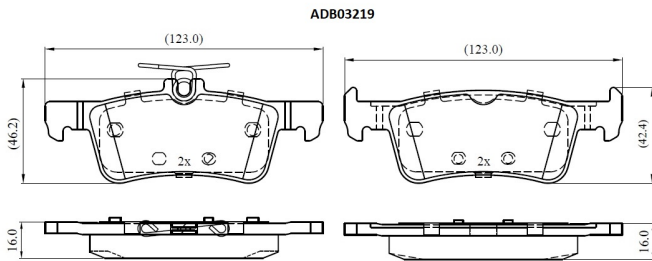

Make: PEUGEOT

Model: 308 II

Part Number: ADB03219

Vehicle Manufacturing/Engine:

Specifications

Fitting Position	:	Rear
Model Date	:	2014-2021
Or. Caliper	:	
WVA	:	25968
FMSI	:	
Length	:	123
Width	:	46.2/41.1

Thickness

:

16