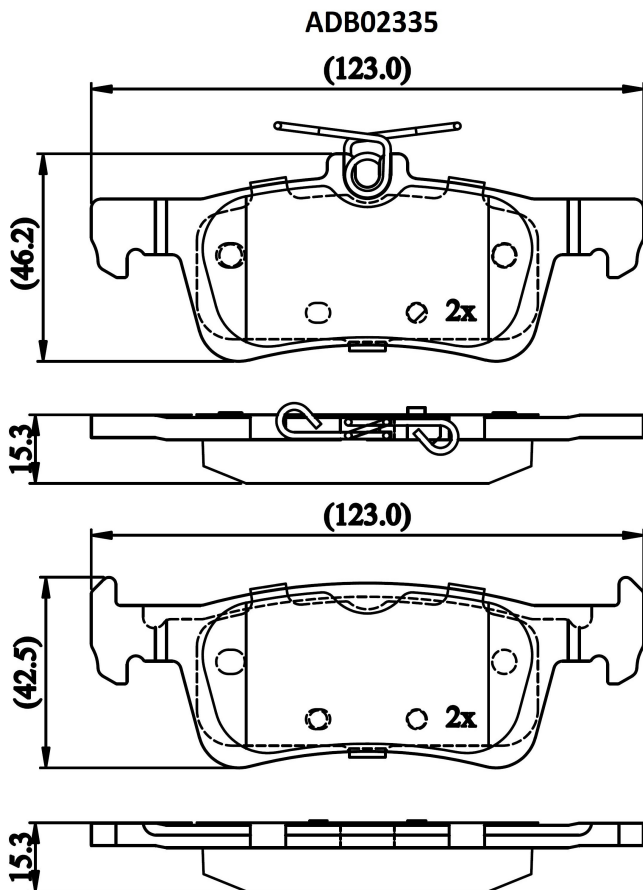

Make: PEUGEOT

Model: 308 SW II

Part Number: ADB02335

Vehicle Manufacturing/Engine:

Specifications

Fitting Position

:

Rear

Model Date	:	3/2014 >
Or. Caliper	:	
WVA	:	25841, 25842
FMSI	:	
Length	:	123
Width	:	46.2
Thickness	:	16