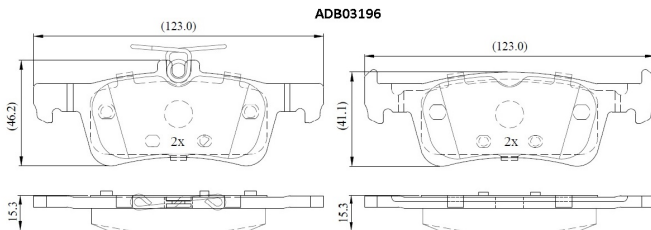

Make: PEUGEOT

Model: 308 SW II

Part Number: ADB03196

Vehicle Manufacturing/Engine:

Specifications

Fitting Position	:	Rear
Model Date	:	2014-2021
Or. Caliper	:	
WVA	:	25841
FMSI	:	
Length	:	123
Width	:	46.2/41.1

Thickness

:

15.3