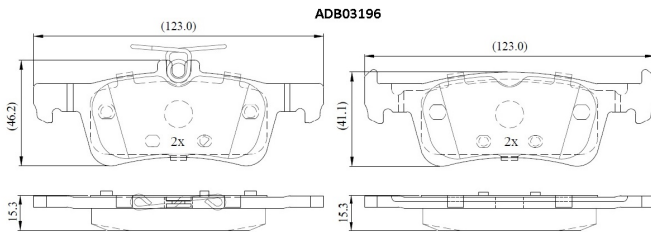

Make: PEUGEOT

Model: 308 SW II

Part Number: ADB03196

Vehicle Manufacturing/Engine:

Specifications

Fitting Position	:	Rear
Model Date	:	2014-2021
Or. Caliper	:	
WVA	:	25841
FMSI	:	
Length	:	123
Width	:	46.2/41.1

Thickness

:

15.3