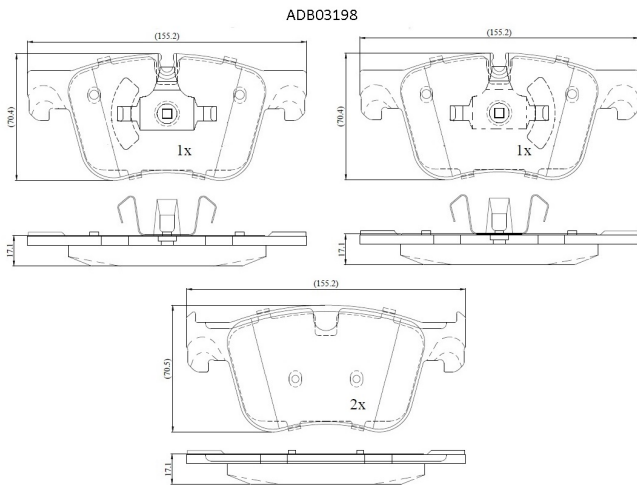

Make: PEUGEOT

Model: 308 SW II

Part Number: ADB03198

Vehicle Manufacturing/Engine:

Specifications

Fitting Position	:	Front
Model Date	:	2014-2021
Or. Caliper	:	

WVA	:	25833
FMSI	:	
Length	:	155.2
Width	:	70.4
Thickness	:	17.1