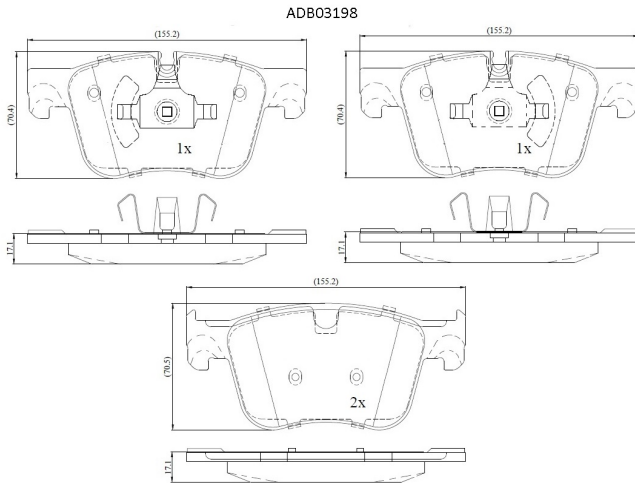

Make: PEUGEOT

Model: 308 SW II

Part Number: ADB03198

Vehicle Manufacturing/Engine:

Specifications

Fitting Position	:	Front
Model Date	:	2014-2021
Or. Caliper	:	

WVA	:	25833
FMSI	:	
Length	:	155.2
Width	:	70.4
Thickness	:	17.1