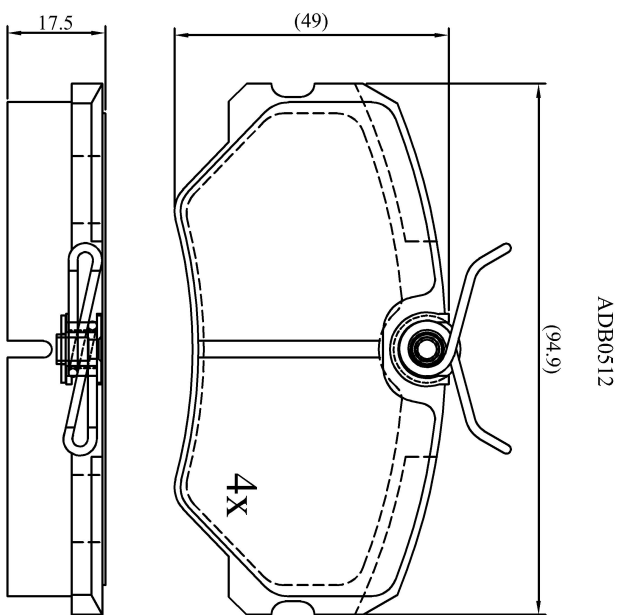

Make: PEUGEOT

Model: 405

Part Number: ADB0512

Vehicle Manufacturing/Engine:

Specifications

Fitting Position	:	Front
Model Date	:	09/87-01/96
Or. Caliper	:	Lucas
WVA	:	21209
FMSI	:	
Length	:	94.9
Width	:	49
Thickness	:	19