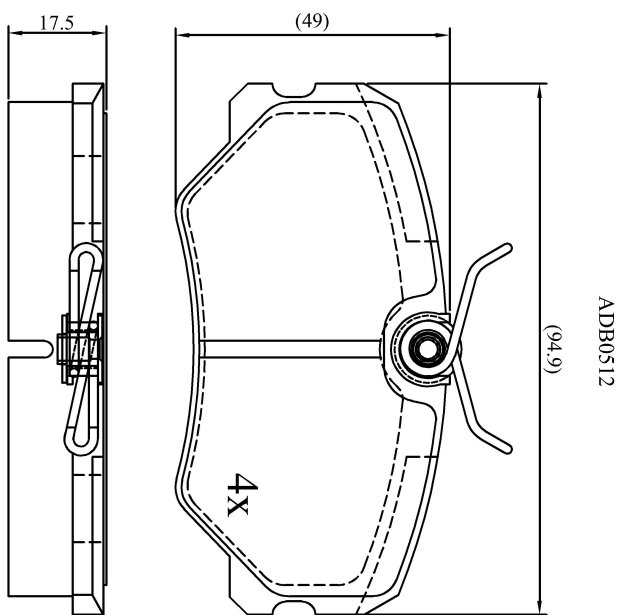

Make: PEUGEOT

Model: 405

Part Number: ADB0512

Vehicle Manufacturing/Engine:

Specifications

Fitting Position	:	Front
Model Date	:	07/91-01/96
Or. Caliper	:	Lucas
WVA	:	21209
FMSI	:	
Length	:	94.9
Width	:	49
Thickness	:	19